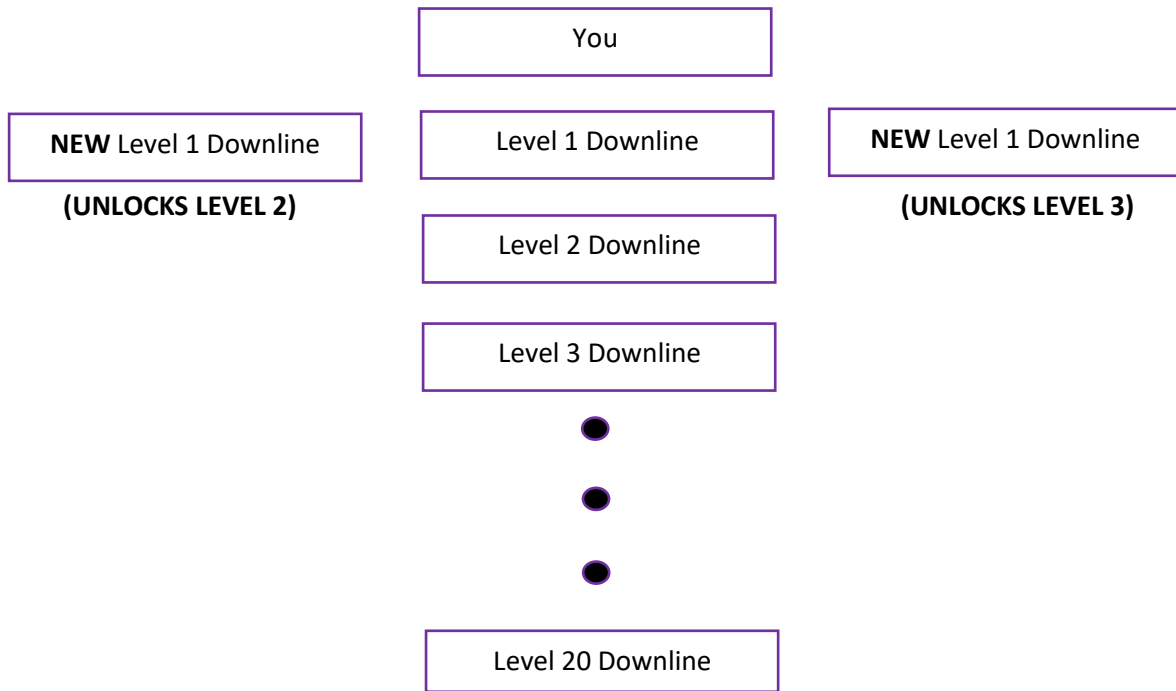

If you are unable to receive Unilevel bonus from your level 2 downlines, it means that you need to refer an additional member to unlock level 2 Unilevel bonus.